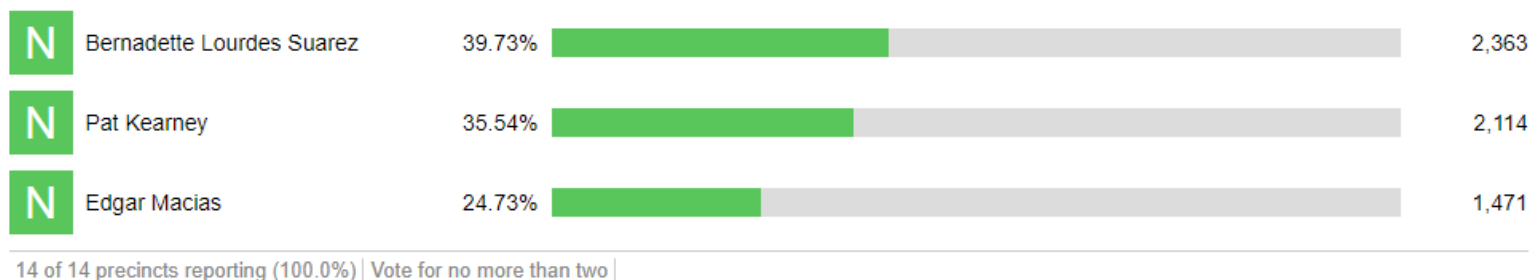

Unofficial Election Results (to be certified by LA County)

November 6, 2018—General Municipal Election

Registration Total: 13957

Ballots Cast Total: 4891

Vote Cast % 35.04

Lawndale City General Municipal Election City Clerk

Lawndale City General Municipal Election Mayor

Lawndale City General Municipal Election Member of the City Council

Lawndale City Special Municipal Election - Measure L

Shall the measure, the CITY OF LAWNDALE VITAL CITY SERVICES MEASURE, establishing a three-quarter ce...